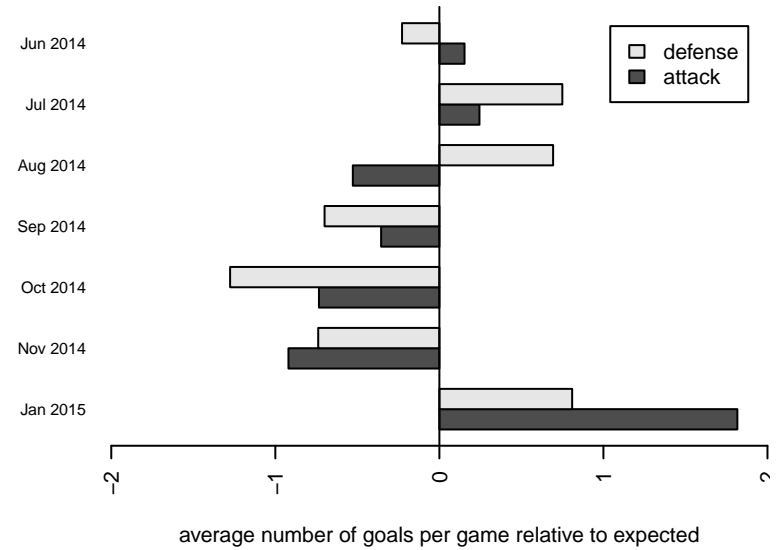

Performance relative to 13 month average