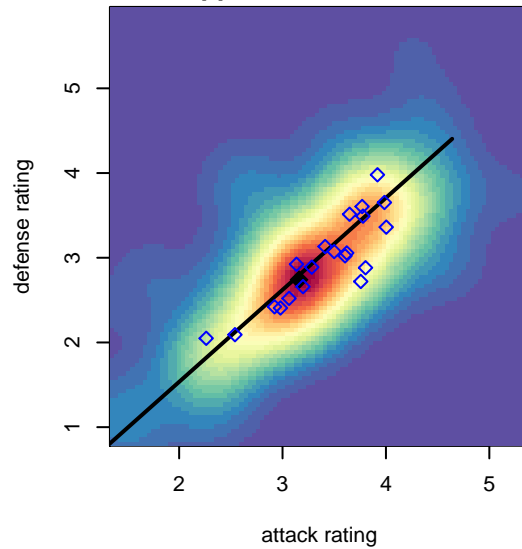

**attack and defense rating
relative to others at age
and all opponents in last 13 months**