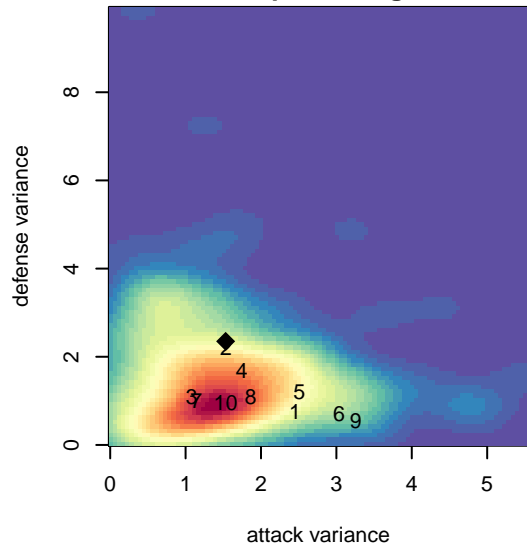

# Westsound FC Red B96

Kitsap Alliance FC  
 Silverdale, WA  
 B96 total strength=1651  
 attack=23.56 defense=15.5  
 fall league = RCL B96 Div 3

alt names used:  
 Westsound FC red  
 WestSound FC B96 A

**Westsound FC Red B96**  
 Dots are actual minus expected GF (blue circles) and GA (red triangles).  
 Blue line is smoothed change in attack strength. Red is smoothed change in defense strength.

**attack and defense variance (black dot)  
relative to other teams  
and top 10 in region**