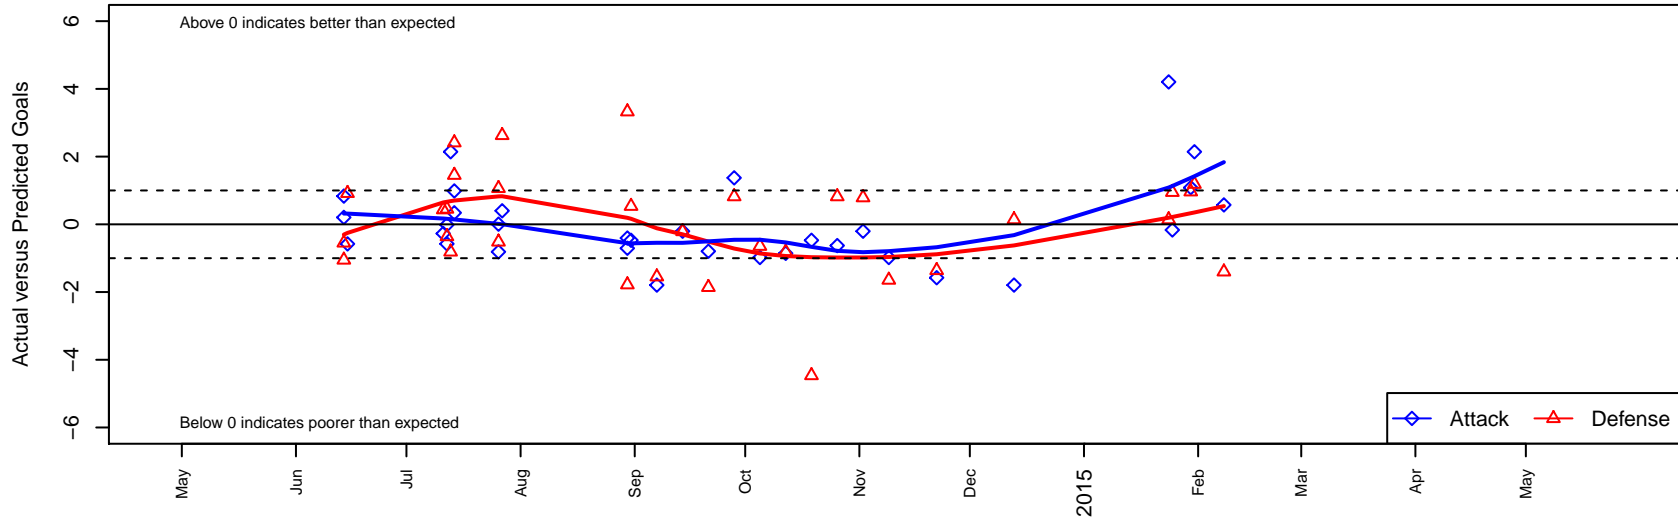

# Westsound FC Red B96

Kitsap Alliance FC  
 Silverdale, WA  
 B96 total strength=1651  
 attack=23.56 defense=15.5  
 fall league = RCL B96 Div 3

alt names used:  
 Westsound FC red  
 WestSound FC B96 A

**Westsound FC Red B96**  
 Dots are actual minus expected GF (blue circles) and GA (red triangles).  
 Blue line is smoothed change in attack strength. Red is smoothed change in defense strength.

**attack and defense variance (black dot)  
relative to other teams  
and top 10 in region**