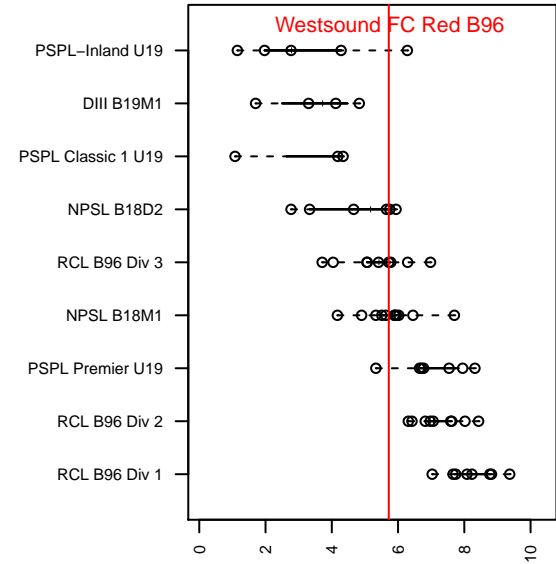

**attack and defense rating
relative to others at age
and all opponents in last 13 months**