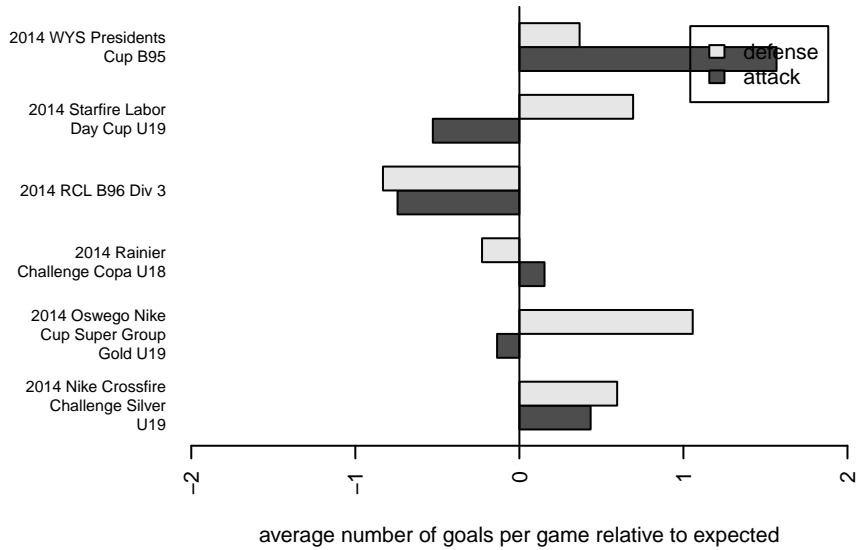

Performance relative to 13 month average